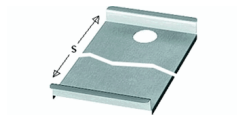

Article no. **PZ031** pcs 132,00 Euro

stainless steel splash protection wall
w 140 x d 320 x h 350 mm
at left and right side at sink useable

Article no. **AR036** pcs 150,00 Euro

water standing pillar for plaster grinder
chromium plated

Article no. **WK009** pcs 109,00 Euro

plaster trimmer console stainless steel
w 280 x d 345 mm (for sink cutout-depth 360 mm)

Article no. **WK008** pcs 109,00 Euro

plaster trimmer console stainless steel
w 280 x d 385 mm (for sink cutout-depth 400 mm)

Article no. **WK007** pcs 184,00 Euro

stainless steel plaster trimmer console
special length x w 280 x h 40 mm

Article no. **PZ056** pcs 186,00 Euro

waste ring, stainless steel, \varnothing 150 mm
with scraper and border, loose