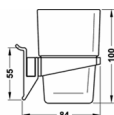

Article no. **WP029.01** pcs 44,00 Euro
aluminium glass holder with glass for wall panel