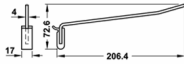

Article no. **WP034** pcs 13,00 Euro
peg for wall panel, l 206 mm