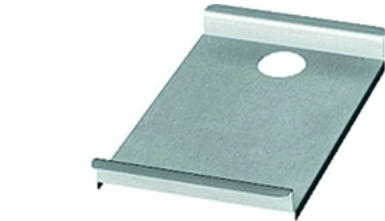

Preisdatum/price date: 01.04.2024

Article no. **WK009** pcs 152,00 Euro

plaster trimmer console stainless steel  
w 280 x d 345 mm (for sink cutout-depth 360 mm)

Article no. **WK008** pcs 152,00 Euro

plaster trimmer console stainless steel  
w 280 x d 385 mm (for sink cutout-depth 400 mm)

Article no. **WK007** pcs 256,00 Euro

stainless steel plaster trimmer console  
special length x w 280 x h 40 mm

Article no. **SZ004.02** pcs 50,00 Euro

waste bucket for plaster

Article no. **PZ175** pcs 168,00 Euro

sieve insert plastic  
(for sink 400 x 400 or 360 x 366 mm)

Article no. **PZ056** pcs 316,00 Euro

waste ring, stainless steel, ø 150 mm  
with scraper and border, loose

Article no. **PZ031** pcs 183,00 Euro

stainless steel splash protection wall  
w 140 x d 320 x h 350 mm  
at left and right side at sink useable

Preisdatum/price date: 01.04.2024

Article no. **KT307** pcs 8,40 Euro

Flocculant 2 tabs, 1 dosing cage