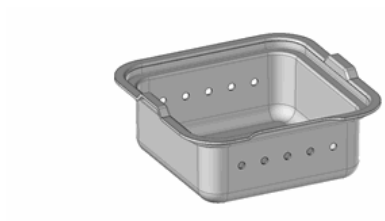

Preisdatum/price date: 01.04.2024

Article no. **WK009** pcs 152,00 Euro

plaster trimmer console stainless steel  
w 280 x d 345 mm (for sink cutout-depth 360 mm)

Article no. **WK008** pcs 152,00 Euro

plaster trimmer console stainless steel  
w 280 x d 385 mm (for sink cutout-depth 400 mm)

Article no. **WK007** pcs 256,00 Euro

stainless steel plaster trimmer console  
special length x w 280 x h 40 mm

Article no. **SZ004.02** pcs 50,00 Euro

waste bucket for plaster

Article no. **PZ175** pcs 168,00 Euro

sieve insert plastic  
(for sink 400 x 400 or 360 x 366 mm)

Article no. **PZ056** pcs 316,00 Euro

waste ring, stainless steel, ø 150 mm  
with scraper and border, loose

Article no. **PZ031** pcs 183,00 Euro

stainless steel splash protection wall  
w 140 x d 320 x h 350 mm  
at left and right side at sink useable

Preisdatum/price date: 01.04.2024

Article no. **KT307** pcs 8,40 Euro

Flocculant 2 tabs, 1 dosing cage