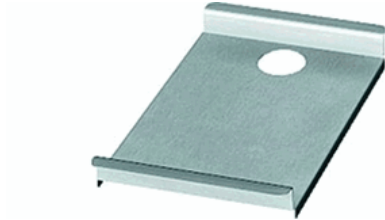

Preisdatum/price date: 01.04.2024

Article no. **WK009** pcs 152,00 Euro

plaster trimmer console stainless steel  
w 280 x d 345 mm (for sink cutout-depth 360 mm)

Article no. **WK008** pcs 152,00 Euro

plaster trimmer console stainless steel  
w 280 x d 385 mm (for sink cutout-depth 400 mm)

Article no. **WK007** pcs 256,00 Euro

stainless steel plaster trimmer console  
special length x w 280 x h 40 mm

Article no. **SZ004.02** pcs 50,00 Euro

waste bucket for plaster

Article no. **PZ175** pcs 168,00 Euro

sieve insert plastic  
(for sink 400 x 400 or 360 x 366 mm)

Article no. **PZ056** pcs 316,00 Euro

waste ring, stainless steel, ø 150 mm  
with scraper and border, loose

Article no. **PZ031** pcs 183,00 Euro

stainless steel splash protection wall  
w 140 x d 320 x h 350 mm  
at left and right side at sink useable

Preisdatum/price date: 01.04.2024

Article no. **KT307** pcs 8,40 Euro

Flocculant 2 tabs, 1 dosing cage