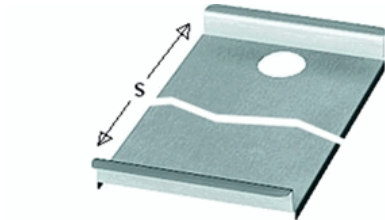

Preisdatum/price date: 01.04.2024

Article no. **WK009** pcs 152,00 Euro

plaster trimmer console stainless steel  
w 280 x d 345 mm (for sink cutout-depth 360 mm)

Article no. **WK008** pcs 152,00 Euro

plaster trimmer console stainless steel  
w 280 x d 385 mm (for sink cutout-depth 400 mm)

sieve insert plastic  
(for sink 400 x 400 or 360 x 366 mm)

Article no. **PZ056** pcs 316,00 Euro

waste ring, stainless steel, ø 150 mm  
with scraper and border, loose

Article no. **PZ031** pcs 183,00 Euro

stainless steel splash protection wall  
w 140 x d 320 x h 350 mm  
at left and right side at sink useable

Preisdatum/price date: 01.04.2024

Article no. **KT307** pcs 8,40 Euro

Flocculant 2 tabs, 1 dosing cage