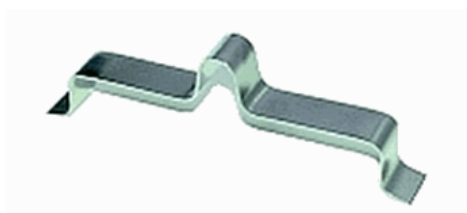

Preisdatum/price date: 01.04.2024

Article no. **MS136.60** pcs 1.454,00 Euro

work place lamp F1-90/LED-R white tripod right side  
double power socket in holder  
2G11-LED-tube, 22W, 2750 lm  
light color daylight 5500 K  
light output 1300 - 5000 Lux

Article no. **MS145.60** pcs 1.454,00 Euro

work place lamp F1-90/LED-R silver tripod left side  
with double power socket in holder  
2G11-LED-tube 25W, 3500 lm  
luminouscolor daylight ~6000K  
light out put 1300 - 5000 Lux

Article no. **MS146.60** pcs 1.454,00 Euro

work place lamp F1-90/LED-R silver tripod right side  
double power socket in holder  
2G11-LED-tube, 22W, 2750 lm  
light color daylight 5500 K  
light output 1300 - 5000 Lux

Article no. **MS135.60** pcs 1.454,00 Euro

work place lamp F1-90/LED, white, tripod left side  
double power socket in holder  
2G11-LED-tube, 22W, 2750 lm  
light color daylight 5500 K  
light output 1300 - 5000 Lux