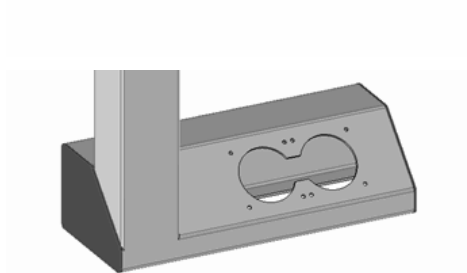

Preisdatum/price date: 01.04.2024

Article no. **MS080** pcs 3,60 Euro

mounting clip for lamp raster metall
for lamp F1-90/55

Article no. **MS082** pcs 3,40 Euro

tumbler switch, on - off plastic black
for lamp F1-90/55

Article no. **MS084** pcs 60,00 Euro

assambling plate for lamp F1/90-55
l 250 x w 92 mm black

Article no. **MS092** pcs 103,00 Euro

intermediate unit (light ballast) 55 watt
for lamp F1-90/55 (short plinth since January
1995)

Article no. **MS093** pair 9,10 Euro

cover for left and right side rubber black
for plinth lamp F1-90/55+LED

Article no. **MS094** pcs 4,10 Euro

cover black
for lamp F1-90/55+LED

Article no. **MS097** pcs 4,60 Euro