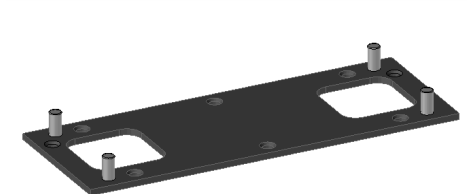

Preisdatum/price date: 01.04.2024

Article no. **MS080** pcs 3,60 Euro

mounting clip for lamp raster metall
for lamp F1-90/55

Article no. **MS082** pcs 3,40 Euro

tumbler switch, on - off plastic black
for lamp F1-90/55

Article no. **MS084** pcs 60,00 Euro

assambling plate for lamp F1/90-55
l 250 x w 92 mm black

Article no. **MS092** pcs 103,00 Euro

intermediate unit (light ballast) 55 watt
for lamp F1-90/55 (short plinth since January
1995)

Article no. **MS093** pair 9,10 Euro

cover for left and right side rubber black
for plinth lamp F1-90/55+LED

Article no. **MS094** pcs 4,10 Euro

cover black
for lamp F1-90/55+LED

Article no. **MS097** pcs 4,60 Euro