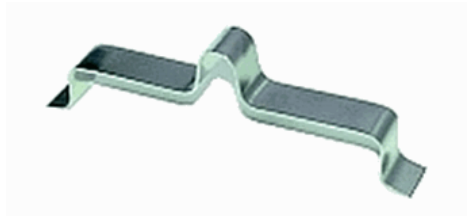

Preisdatum/price date: 01.04.2024

Article no. **MS080** pcs 3,60 Euro

mounting clip for lamp raster metall
for lamp F1-90/55

Article no. **MS082** pcs 3,40 Euro

tumbler switch, on - off plastic black
for lamp F1-90/55

Article no. **MS084** pcs 60,00 Euro

assambling plate for lamp F1/90-55
l 250 x w 92 mm black

Article no. **MS092** pcs 103,00 Euro

intermediate unit (light ballast) 55 watt
for lamp F1-90/55 (short plinth since January
1995)

Article no. **MS093** pair 9,10 Euro

cover for left and right side rubber black
for plinth lamp F1-90/55+LED

Article no. **MS094** pcs 4,10 Euro

cover black
for lamp F1-90/55+LED

Article no. **MS097** pcs 4,60 Euro