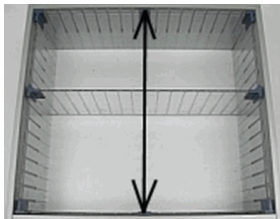

Article no. **SZ600.200L** pcs 34,70 Euro

divider w600 x h200 mm, transparent
for modular drawer inserts, with 2 T-pieces blue