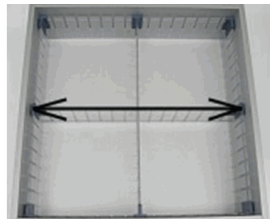

Article no. **SZ550.100Q** pcs 27,80 Euro

cross divider w550 x h100 mm, transparent
for modular drawer insert,
with 2 T-pieces blue