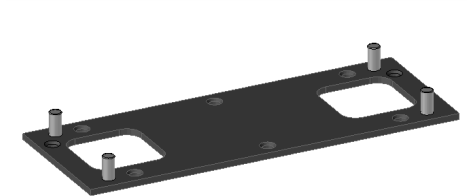

Preisdatum/price date: 01.04.2024

Article no. **MS080** pcs 3,60 Euro

mounting clip for lamp raster metall  
for lamp F1-90/55

Article no. **MS082** pcs 3,40 Euro

tumbler switch, on - off plastic black  
for lamp F1-90/55

Article no. **MS084** pcs 60,00 Euro

assambling plate for lamp F1/90-55  
l 250 x w 92 mm black

Article no. **MS093** pair 9,10 Euro

cover for left and right side rubber black  
for plinth lamp F1-90/55+LED

Article no. **MS094** pcs 4,10 Euro

cover black  
for lamp F1-90/55+LED

Article no. **MS097** pcs 4,60 Euro

lamp holder for F1-90/55+LED-R

Article no. **MS099** pcs 3,20 Euro

tube holder with metal clip for lamp F1-90/55

Article no. **MS138.12** pcs 72,00 Euro

replacement LED-tube for lamp F1-90/LED  
for Dulux 55W  
luminouscolor daylight 955/5500K  
2G11-plinth, length 542 mm, 22W, approx. 2750  
lm  
incl. tube holder MS095  
*(3 year warranty for mechanical components,  
2 year warranty for electronic components,  
after consultation with FREUDING)*