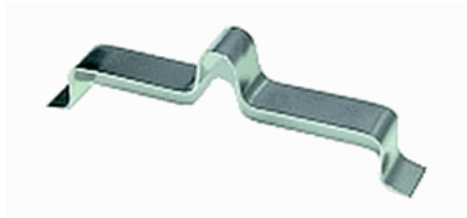

Preisdatum/price date: 01.04.2024

Article no. **MS080** pcs 3,60 Euro

mounting clip for lamp raster metall  
for lamp F1-90/55

Article no. **MS082** pcs 3,40 Euro

tumbler switch, on - off plastic black  
for lamp F1-90/55

Article no. **MS084** pcs 60,00 Euro

assambling plate for lamp F1/90-55  
l 250 x w 92 mm black

Article no. **MS093** pair 9,10 Euro

cover for left and right side rubber black  
for plinth lamp F1-90/55+LED

Article no. **MS138.12** pcs 72,00 Euro

replacement LED-tube for lamp F1-90/LED  
for Dulux 55W  
luminouscolor daylight 955/5500K  
2G11-plinth, length 542 mm, 22W, approx. 2750  
lm  
incl. tube holder MS095  
*(3 year warranty for mechanical components,  
2 year warranty for electronic components,  
after consultation with FREUDING)*