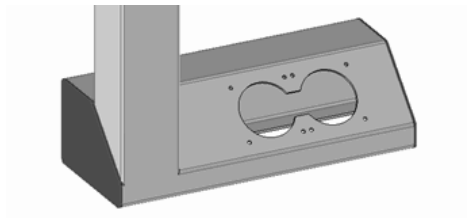

Preisdatum/price date: 01.04.2024

Article no. **MS080** pcs 3,60 Euro

mounting clip for lamp raster metall  
for lamp F1-90/55

Article no. **MS082** pcs 3,40 Euro

tumbler switch, on - off plastic black  
for lamp F1-90/55

Article no. **MS084** pcs 60,00 Euro

assambling plate for lamp F1/90-55  
l 250 x w 92 mm black

Article no. **MS093** pair 9,10 Euro

cover for left and right side rubber black  
for plinth lamp F1-90/55+LED

Article no. **MS138.12** pcs 72,00 Euro

replacement LED-tube for lamp F1-90/LED  
for Dulux 55W  
luminouscolor daylight 955/5500K  
2G11-plinth, length 542 mm, 22W, approx. 2750  
lm  
incl. tube holder MS095  
*(3 year warranty for mechanical components,  
2 year warranty for electronic components,  
after consultation with FREUDING)*