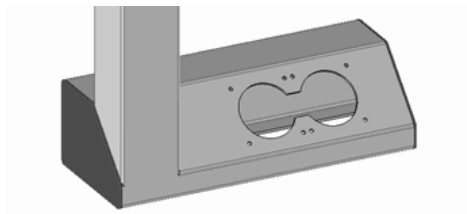

Article no. **MS094** pcs 4,10 Euro

cover black
for lamp F1-90/55+LED

Article no. **MS082** pcs 3,40 Euro

tumbler switch, on - off plastic black
for lamp F1-90/55

Article no. **MS084** pcs 60,00 Euro

assambling plate for lamp F1/90-55
l 250 x w 92 mm black

Article no. **MS097** pcs 4,60 Euro

lamp holder for F1-90/55+LED-R

Article no. **MS093** pair 9,10 Euro

cover for left and right side rubber black
for plinth lamp F1-90/55+LED

Preisdatum/price date: 01.04.2024