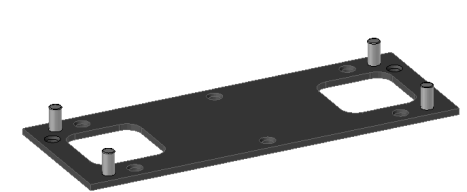

Preisdatum/price date: 01.04.2024

Article no. **MS138.14** pcs 75,00 Euro

replacement LED-tube for workplace lamp
F1-90/LED
2G11-socket, L542 mm, 22W, 100-240V, 50/60Hz
luminouscolor daylight Dent White 5500K,
luminous flux 3250lm
RA>97, flickerfree, blue light limitation
fitted with noise suppression
with tube holder MS095
middle nominal lifespan 50000 hours
*(3 years of warranty for technical parts,
2 years of warranty for electronic parts,,
after consultation with FREUDING
NO warranty in case of overvoltage)*

Article no. **MS094** pcs 4,10 Euro

cover black
for lamp F1-90/55+LED

Article no. **MS082** pcs 3,40 Euro

tumbler switch, on - off plastic black
for lamp F1-90/55

Article no. **MS084** pcs 60,00 Euro

assambling plate for lamp F1/90-55
l 250 x w 92 mm black

Article no. **MS097** pcs 4,60 Euro

lamp holder for F1-90/55+LED-R

Article no. **MS093** pair 9,10 Euro

cover for left and right side rubber black
for plinth lamp F1-90/55+LED

Preisdatum/price date: 01.04.2024