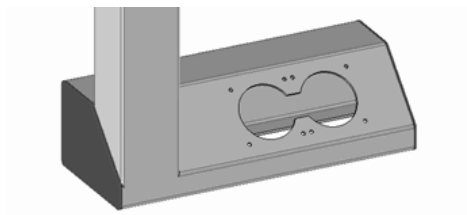

Preisdatum/price date: 01.04.2024

Article no. **MS138.14** pcs 75,00 Euro

replacement LED-tube for workplace lamp
F1-90/LED
2G11-socket, L542 mm, 22W, 100-240V, 50/60Hz
luminouscolor daylight Dent White 5500K,
luminous flux 3250lm
RA>97, flickerfree, blue light limitation
fitted with noise suppression
with tube holder MS095
middle nominal lifespan 50000 hours
*(3 years of warranty for technical parts,
2 years of warranty for electronic parts,,
after consultation with FREUDING
NO warranty in case of overvoltage)*

Article no. **MS134** pcs 29,00 Euro

lamp raster aluminium
for lamp F1-90/55

Article no. **MS095** pcs 3,90 Euro

tube holder for lamp F1-90/LED-R

Article no. **MS093** pair 9,10 Euro

cover for left and right side rubber black
for plinth lamp F1-90/55+LED

Article no. **MS084** pcs 60,00 Euro

assambling plate for lamp F1/90-55
l 250 x w 92 mm black

Article no. **MS082** pcs 3,40 Euro

tumbler switch, on - off plastic black
for lamp F1-90/55

Freuding
d e n t a l • m e d i c a l