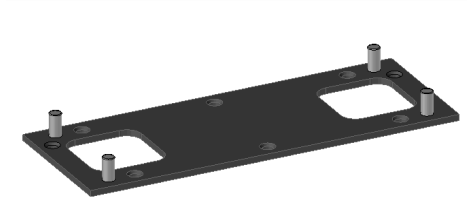

Preisdatum/price date: 01.04.2024

Article no. **MS138.14** pcs 75,00 Euro

replacement LED-tube for workplace lamp
F1-90/LED
2G11-socket, L542 mm, 22W, 100-240V, 50/60Hz
luminouscolor daylight Dent White 5500K,
luminous flux 3250lm
RA>97, flickerfree, blue light limitation
fitted with noise suppression
with tube holder MS095
middle nominal lifespan 50000 hours
*(3 years of warranty for technical parts,
2 years of warranty for electronic parts,,
after consultation with FREUDING
NO warranty in case of overvoltage)*

Article no. **MS134** pcs 29,00 Euro

lamp raster aluminium
for lamp F1-90/55

Article no. **MS095** pcs 3,90 Euro

tube holder for lamp F1-90/LED-R

Article no. **MS093** pair 9,10 Euro

cover for left and right side rubber black
for plinth lamp F1-90/55+LED

Article no. **MS084** pcs 60,00 Euro

assambling plate for lamp F1/90-55
l 250 x w 92 mm black

Article no. **MS082** pcs 3,40 Euro

tumbler switch, on - off plastic black
for lamp F1-90/55

Freuding
d e n t a l • m e d i c a l