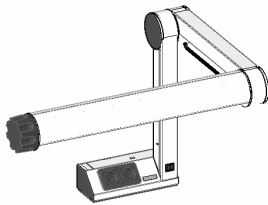

Article no. **MS135.83** pcs 1.454,00 Euro

workplace lamp F1-90/LED, white, support left  
double power socket installed in plinth  
2G11-LED-tube, 22W, 3300lm  
light color daylight ~5500K  
light output 1300 - 5000 Lux

double power socket installed in plinth  
with prism blend for perfect glare control  
*version: england/malaysia*

Article no. **MS135.85** pcs 1.454,00 Euro

work place lamp F1-90/LED, white, tripod left  
double power socket installed in plinth  
2G11-LED-tube, 22W, 3300lm  
light color daylight ~5500K  
light output 1300 - 5000 Lux  
with prism blend for perfect glare control  
*version: Australia/China*

Article no. **MS136.82** pcs 1.454,00 Euro

work place lamp F1-90/LED, white, tripod right  
double power socket installed in plinth  
2G11-LED-tube, 22W, 3300lm  
light color daylight ~5500K  
light output 1300 - 5000 Lux  
with prism blend for perfect glare control  
*version: USA/Japan 120V*

Preisdatum/price date: 01.05.2026

Article no. **MS136.83** pcs 1.454,00 Euro

work place lamp F1-90/LED, white, tripod right  
double power socket installed in plinth  
2G11-LED-tube, 22W, 3300lm  
light color daylight ~5500K  
light output 1300 - 5000 Lux  
with prism blend for perfect glare control  
*version: England/Malaysia/Kuwait*