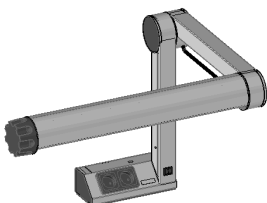

Article no. **MS146.85** pcs 1.454,00 Euro

work place lamp F1-90/LED, silver, tripod right
double power socket installed in plinth
2G11-LED-tube, 22W, 3300lm
light color daylight ~5500K
light output 1300 - 5000 Lux
with prism blend for perfect glare control
version: Australien/China