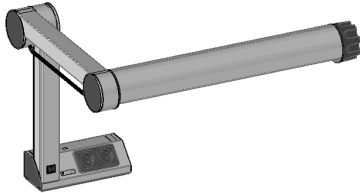

Preisdatum/price date: 01.05.2026

Article no. **MS145.85** pcs 1.454,00 Euro

work place lamp F1-90/LED, silver, tripod left
double power socket installed in plinth
2G11-LED-tube, 22W, 3300lm
light color daylight ~5500K
light output 1300 - 5000 Lux
with prism blend for perfect glare control
version: Australien/China