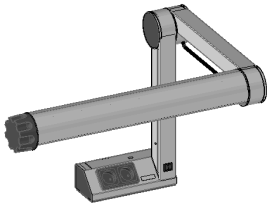

double power socket installed in plinth  
with prism blend for perfect glare control  
*version: england/malaysia*

Article no. **MS135.85** pcs 1.454,00 Euro

work place lamp F1-90/LED, white, tripod left  
double power socket installed in plinth  
2G11-LED-tube, 22W, 3300lm  
light color daylight ~5500K  
light output 1300 - 5000 Lux  
with prism blend for perfect glare control  
*version: Australia/China*

Article no. **MS145.82** pcs 1.454,00 Euro

work place lamp F1-90/LED, silver, tripod left  
double power socket installed in plinth  
2G11-LED-tube, 22W, 3300lm  
light color daylight ~5500K  
light output 1300 - 5000 Lux  
with prism blend for perfect glare control  
*version: USA/Japan 120V*

Article no. **MS145.83** pcs 1.454,00 Euro

work place lamp F1-90/LED, silver, tripod left  
double power socket installed in plinth  
2G11-LED-tube, 22W, 3300lm  
light color daylight ~5500K  
light output 1300 - 5000 Lux  
with prism blend for perfect glare control  
*version: England/Malaysia/Kuwait*

Preisdatum/price date: 01.05.2026

Article no. **MS145.85** pcs 1.454,00 Euro

work place lamp F1-90/LED, silver, tripod left  
double power socket installed in plinth  
2G11-LED-tube, 22W, 3300lm  
light color daylight ~5500K  
light output 1300 - 5000 Lux  
with prism blend for perfect glare control  
*version: Australien/China*