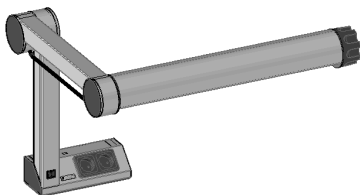

Article no. **MS145.83** pcs 1.454,00 Euro

work place lamp F1-90/LED, silver, tripod left
double power socket installed in plinth
2G11-LED-tube, 22W, 3300lm
light color daylight ~5500K
light output 1300 - 5000 Lux
with prism blend for perfect glare control
version: England/Malaysia/Kuwait