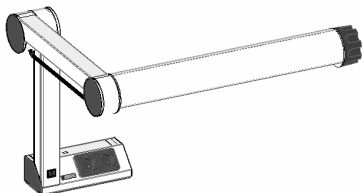

Preisdatum/price date: 01.05.2026

Article no. **MS135.82** pcs 1.454,00 Euro

workplace light F1-90/LED white support at left side  
double power socket installed in plinth  
2G11-LED-tube, 22W, 3300lm  
light color daylight ~5500K  
light output 1300 - 5000 Lux  
*version: USA/Japan 120V*

Article no. **MS135.83** pcs 1.454,00 Euro

workplace lamp F1-90/LED, white, support left  
double power socket installed in plinth  
2G11-LED-tube, 22W, 3300lm  
light color daylight ~5500K  
light output 1300 - 5000 Lux

double power socket installed in plinth  
with prism blend for perfect glare control  
*version: england/malaysia*

Article no. **MS135.85** pcs 1.454,00 Euro

work place lamp F1-90/LED, white, tripod left  
double power socket installed in plinth  
2G11-LED-tube, 22W, 3300lm  
light color daylight ~5500K  
light output 1300 - 5000 Lux  
with prism blend for perfect glare control  
*version: Australia/China*

Article no. **MS136.82** pcs 1.454,00 Euro

work place lamp F1-90/LED, white, tripod right  
double power socket installed in plinth  
2G11-LED-tube, 22W, 3300lm  
light color daylight ~5500K  
light output 1300 - 5000 Lux  
with prism blend for perfect glare control  
*version: USA/Japan 120V*