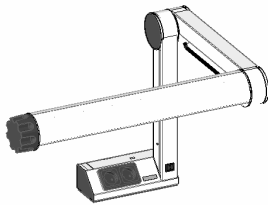

double power socket installed in plinth  
with prism blend for perfect glare control  
*version: england/malaysia*

Article no. **MS135.85** pcs 1.454,00 Euro

work place lamp F1-90/LED, white, tripod left  
double power socket installed in plinth  
2G11-LED-tube, 22W, 3300lm  
light color daylight ~5500K  
light output 1300 - 5000 Lux  
with prism blend for perfect glare control  
*version: Australia/China*

Article no. **MS136.82** pcs 1.454,00 Euro

work place lamp F1-90/LED, white, tripod right  
double power socket installed in plinth  
2G11-LED-tube, 22W, 3300lm  
light color daylight ~5500K  
light output 1300 - 5000 Lux  
with prism blend for perfect glare control  
*version: USA/Japan 120V*

Preisdatum/price date: 01.05.2026

Article no. **MS136.83** pcs 1.454,00 Euro

work place lamp F1-90/LED, white, tripod right  
double power socket installed in plinth  
2G11-LED-tube, 22W, 3300lm  
light color daylight ~5500K  
light output 1300 - 5000 Lux  
with prism blend for perfect glare control  
*version: England/Malaysia/Kuwait*

Article no. **MS136.85** pcs 1.454,00 Euro

work place lamp F1-90/LED, white, tripod right  
double power socket installed in plinth  
2G11-LED-tube, 22W, 3300lm  
light color daylight ~5500K  
light output 1300 - 5000 Lux  
with prism blend for perfect glare control  
*version: Australien/China*