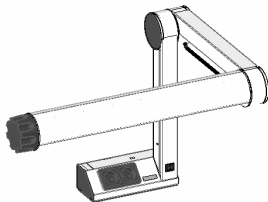

Preisdatum/price date: 01.05.2026

Article no. **MS135.82** pcs 1.454,00 Euro

workplace light F1-90/LED white support at left side  
double power socket installed in plinth  
2G11-LED-tube, 22W, 3300lm  
light color daylight ~5500K  
light output 1300 - 5000 Lux  
*version: USA/Japan 120V*

Article no. **MS135.83** pcs 1.454,00 Euro

workplace lamp F1-90/LED, white, support left  
double power socket installed in plinth  
2G11-LED-tube, 22W, 3300lm  
light color daylight ~5500K  
light output 1300 - 5000 Lux

double power socket installed in plinth  
with prism blend for perfect glare control  
*version: england/malaysia*

Article no. **MS135.85** pcs 1.454,00 Euro

work place lamp F1-90/LED, white, tripod left  
double power socket installed in plinth  
2G11-LED-tube, 22W, 3300lm  
light color daylight ~5500K  
light output 1300 - 5000 Lux  
with prism blend for perfect glare control  
*version: Australia/China*

Article no. **MS136.82** pcs 1.454,00 Euro

work place lamp F1-90/LED, white, tripod right  
double power socket installed in plinth  
2G11-LED-tube, 22W, 3300lm  
light color daylight ~5500K  
light output 1300 - 5000 Lux  
with prism blend for perfect glare control  
*version: USA/Japan 120V*