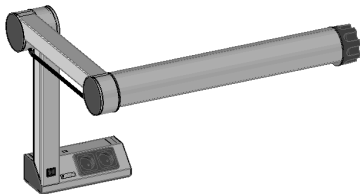

double power socket installed in plinth  
with prism blend for perfect glare control  
*version: england/malaysia*

Article no. **MS135.85** pcs 1.454,00 Euro

work place lamp F1-90/LED, white, tripod left  
double power socket installed in plinth  
2G11-LED-tube, 22W, 3300lm  
light color daylight ~5500K  
light output 1300 - 5000 Lux  
with prism blend for perfect glare control  
*version: Australia/China*

Article no. **MS136.82** pcs 1.454,00 Euro

work place lamp F1-90/LED, white, tripod right  
double power socket installed in plinth  
2G11-LED-tube, 22W, 3300lm  
light color daylight ~5500K  
light output 1300 - 5000 Lux  
with prism blend for perfect glare control  
*version: USA/Japan 120V*

Preisdatum/price date: 01.05.2026

Article no. **MS136.83** pcs 1.454,00 Euro

work place lamp F1-90/LED, white, tripod right  
double power socket installed in plinth  
2G11-LED-tube, 22W, 3300lm  
light color daylight ~5500K  
light output 1300 - 5000 Lux  
with prism blend for perfect glare control  
*version: England/Malaysia/Kuwait*

Article no. **MS136.85** pcs 1.454,00 Euro

work place lamp F1-90/LED, white, tripod right  
double power socket installed in plinth  
2G11-LED-tube, 22W, 3300lm  
light color daylight ~5500K  
light output 1300 - 5000 Lux  
with prism blend for perfect glare control  
*version: Australien/China*