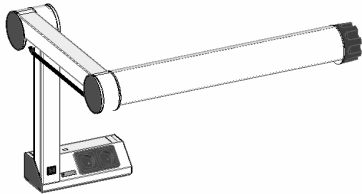

Preisdatum/price date: 01.05.2026

Article no. **MS135.82** pcs 1.454,00 Euro

workplace light F1-90/LED white support at left side  
double power socket installed in plinth  
2G11-LED-tube, 22W, 3300lm  
light color daylight ~5500K  
light output 1300 - 5000 Lux  
*version: USA/Japan 120V*

Article no. **MS135.83** pcs 1.454,00 Euro

workplace lamp F1-90/LED, white, support left  
double power socket installed in plinth  
2G11-LED-tube, 22W, 3300lm  
light color daylight ~5500K  
light output 1300 - 5000 Lux

double power socket installed in plinth  
with prism blend for perfect glare control  
*version: england/malaysia*

Article no. **MS135.85** pcs 1.454,00 Euro

work place lamp F1-90/LED, white, tripod left  
double power socket installed in plinth  
2G11-LED-tube, 22W, 3300lm  
light color daylight ~5500K  
light output 1300 - 5000 Lux  
with prism blend for perfect glare control  
*version: Australia/China*

Article no. **MS136.82** pcs 1.454,00 Euro

work place lamp F1-90/LED, white, tripod right  
double power socket installed in plinth  
2G11-LED-tube, 22W, 3300lm  
light color daylight ~5500K  
light output 1300 - 5000 Lux  
with prism blend for perfect glare control  
*version: USA/Japan 120V*