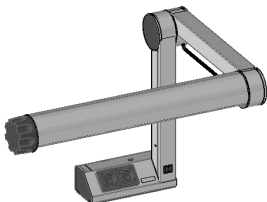

double power socket installed in plinth  
with prism blend for perfect glare control  
*version: england/malaysia*

Article no. **MS135.85** pcs 1.454,00 Euro

work place lamp F1-90/LED, white, tripod left  
double power socket installed in plinth  
2G11-LED-tube, 22W, 3300lm  
light color daylight ~5500K  
light output 1300 - 5000 Lux  
with prism blend for perfect glare control  
*version: Australia/China*

Article no. **MS145.83** pcs 1.454,00 Euro

work place lamp F1-90/LED, silver, tripod left  
double power socket installed in plinth  
2G11-LED-tube, 22W, 3300lm  
light color daylight ~5500K  
light output 1300 - 5000 Lux  
with prism blend for perfect glare control  
*version: England/Malaysia/Kuwait*

Preisdatum/price date: 01.05.2026

Article no. **MS145.85** pcs 1.454,00 Euro

work place lamp F1-90/LED, silver, tripod left  
double power socket installed in plinth  
2G11-LED-tube, 22W, 3300lm  
light color daylight ~5500K  
light output 1300 - 5000 Lux  
with prism blend for perfect glare control  
*version: Australien/China*

Article no. **MS146.82** pcs 1.454,00 Euro

work place lamp F1-90/LED, silver, tripod right  
double power socket installed in plinth  
2G11-LED-tube, 22W, 3300lm  
light color daylight ~5500K  
light output 1300 - 5000 Lux  
with prism blend for perfect glare control  
*version: USA/Japan 120V*