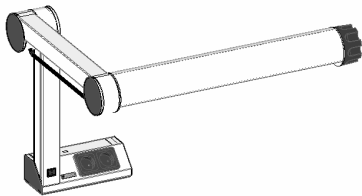

Preisdatum/price date: 01.05.2026

Article no. **MS135.82** pcs 1.454,00 Euro

workplace light F1-90/LED white support at left side  
double power socket installed in plinth  
2G11-LED-tube, 22W, 3300lm  
light color daylight ~5500K  
light output 1300 - 5000 Lux  
*version: USA/Japan 120V*

Article no. **MS135.83** pcs 1.454,00 Euro

workplace lamp F1-90/LED, white, support left  
double power socket installed in plinth  
2G11-LED-tube, 22W, 3300lm  
light color daylight ~5500K  
light output 1300 - 5000 Lux

double power socket installed in plinth  
with prism blend for perfect glare control  
*version: england/malaysia*

Article no. **MS135.85** pcs 1.454,00 Euro

work place lamp F1-90/LED, white, tripod left  
double power socket installed in plinth  
2G11-LED-tube, 22W, 3300lm  
light color daylight ~5500K  
light output 1300 - 5000 Lux  
with prism blend for perfect glare control  
*version: Australia/China*

Article no. **MS136.82** pcs 1.454,00 Euro

work place lamp F1-90/LED, white, tripod right  
double power socket installed in plinth  
2G11-LED-tube, 22W, 3300lm  
light color daylight ~5500K  
light output 1300 - 5000 Lux  
with prism blend for perfect glare control  
*version: USA/Japan 120V*